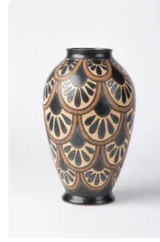

Lot n°193 Manufacture HB Quimper - ODETTA Vase ovoïde en grès...

Est. : 700 - 1 200 €